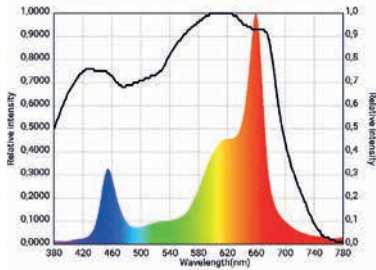

The new optical system guarantees maximum uniformity of light distribution.

Its advantages will also be appreciated by growers of large surface crops. It is designed to illuminate the area of 1.5 m², the recommended area is 1.2x1.2m (4x4ft).

MICRORED-ACTION SPECTRUM

Measure take in growbox 1.2x1.2m (4x4ft)

LED's	spectro light COB full spectrum 420-780nm
PPF (total)	1148 $\mu\text{mol/s}$
Efficiency	2,59 $\mu\text{mol/J}$ at 100% 2,67 $\mu\text{mol/J}$ at 60%
Energy used	443,5W at 100% / 226,1W at 60%
Dimensions	460x125x170mm
Target area	120x120x200cm
Lens	glass optic 120°
Replaces	replaces 600W PRO HPS
Driver	spectro light desing driver 96% efficacy
Lifetime	100 000 h
Weight	5.5 kg