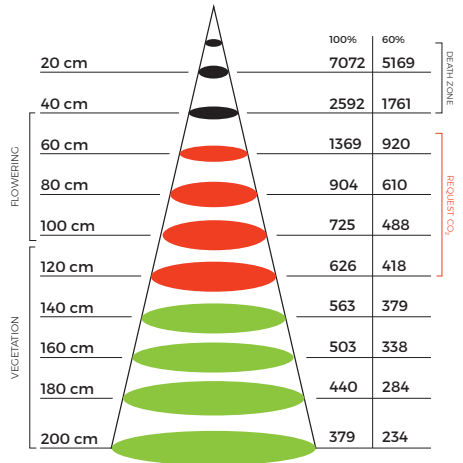

The new optical system guarantees maximum uniformity of light distribution.

Its advantages will also be appreciated by growers of large surface crops. It is designed to illuminate the area of 1.5 m², the recommended area is 1.2x1.2m (4x4ft).

Blast 400 is perfect for a modular luminaire which should be spaced every 1.5-2m 60-100cm above the crop.

Check us out and you will never use HPS lamps again...

PPFD $\mu\text{mol m}^{-2} \text{s}^{-1}$

MICRORED-ACTION SPECTRUM

Measure take in growbox 1.2x1.2m (4x4ft)

LED's	spectro light COB full spectrum 420-780nm
PPF (total)	1148 $\mu\text{mol/s}$
Efficiency	2,59 $\mu\text{mol/J}$ at 100% 2,67 $\mu\text{mol/J}$ at 60%
Energy used	443,5W at 100% / 226,1W at 60%
Dimensions	460x125x170mm
Target area	120x120x200cm
Lens	glass optic 120°
Replaces	replaces 600W PRO HPS
Driver	spectro light desing driver 96% efficacy
Lifetime	100 000 h
Weight	5.5 kg