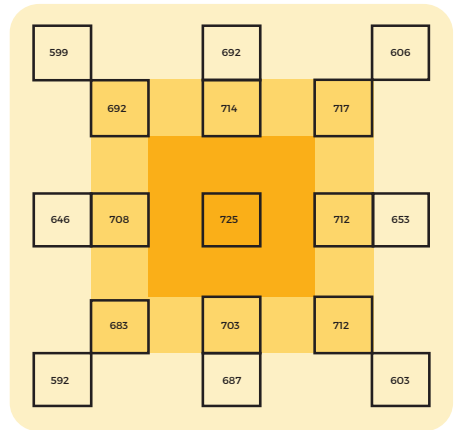

The new optical system guarantees maximum uniformity of light distribution.

Its advantages will also be appreciated by growers of large surface crops. It is designed to illuminate the area of 1.5 m², the recommended area is 1.2x1.2m (4x4ft).

Blast 400 is perfect for a modular luminaire which should be spaced every 1.5-2m 60-100cm above the crop.

Check us out and you will never use HPS lamps again...

PPFD $\mu\text{mol m}^{-2} \text{s}^{-1}$

MICRORED-ACTION SPECTRUM

Measure take in growbox 1.2x1.2m (4x4ft)

LED's	spectro light COB full spectrum 420-780nm
PPF (total)	1148 $\mu\text{mol/s}$
Efficiency	2,59 $\mu\text{mol/J}$ at 100% 2,67 $\mu\text{mol/J}$ at 60%
Energy used	443,5W at 100% / 226,1W at 60%
Dimensions	460x125x170mm
Target area	120x120x200cm
Lens	glass optic 120°
Replaces	replaces 600W PRO HPS
Driver	spectro light desing driver 96% efficacy
Lifetime	100 000 h
Weight	5.5 kg